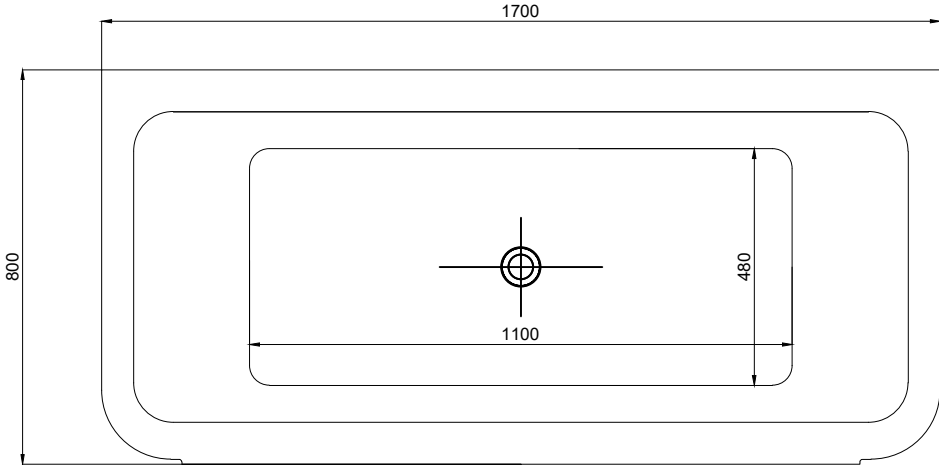

23460

JACUZZI BATHTUB G9561L

1700*780*590

- Water massage
- Bubble massage
- Bluetooth
- Heater
- Control panel
- Hidden LED tape

G9561

G9561

Panel function instructions