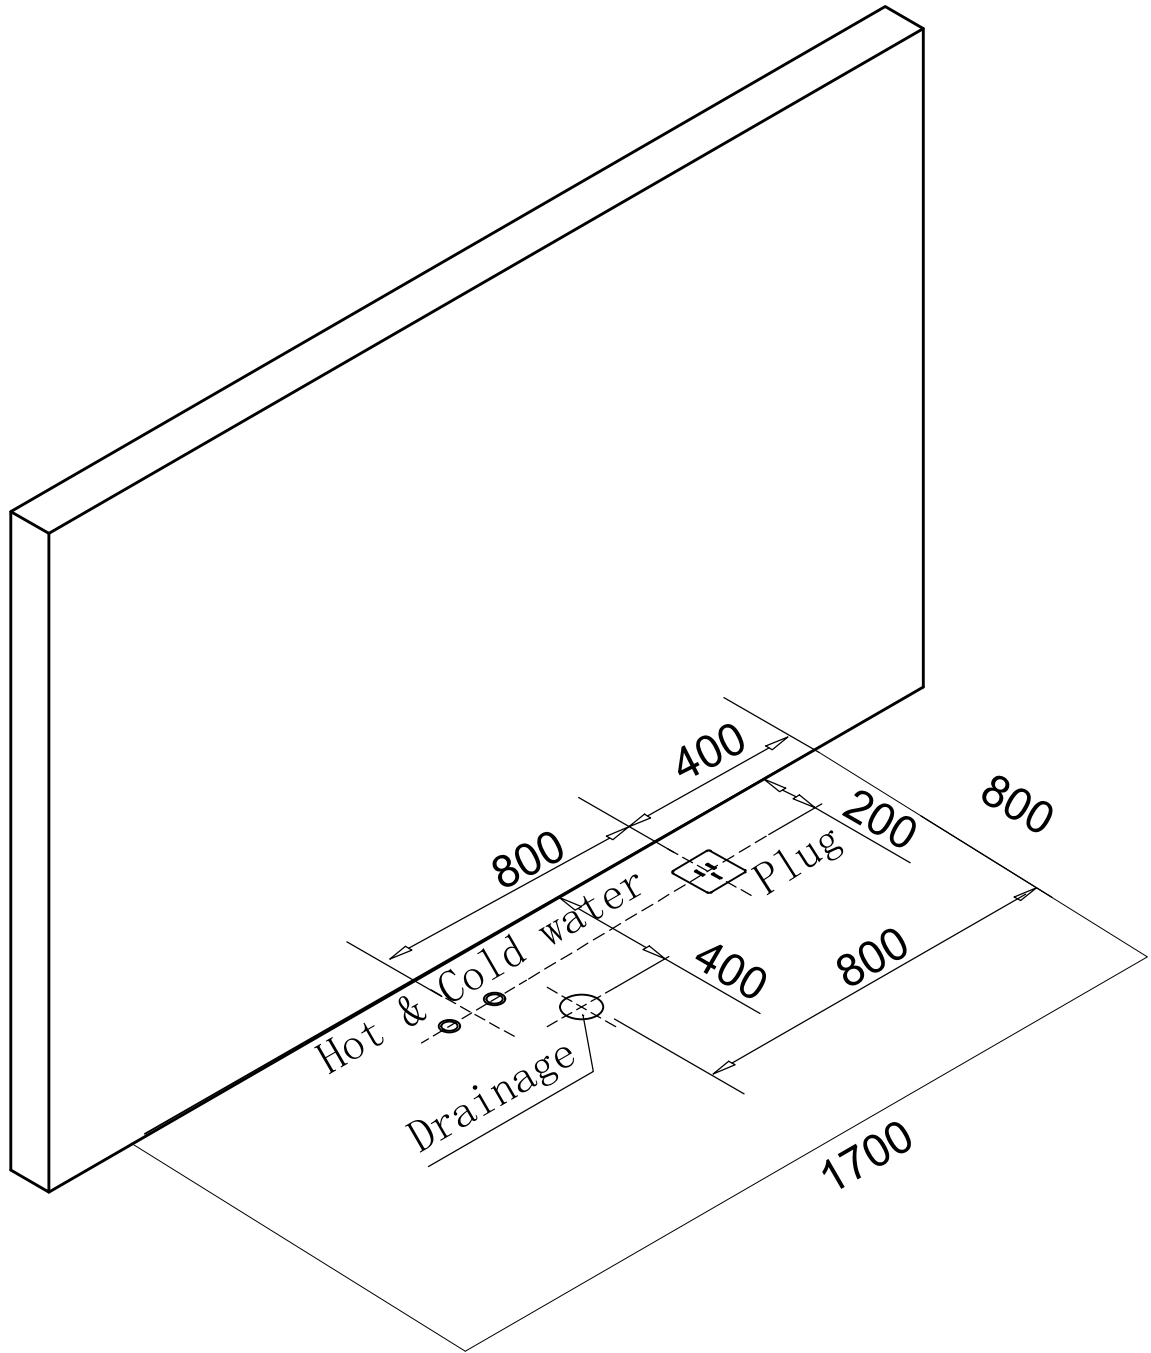

23460

JACUZZI BATHTUB G9561L

1700*780*590

- Water massage
- Bubble massage
- Bluetooth
- Heater
- Control panel
- Hidden LED tape

G9561

G9561

Panel function instructions