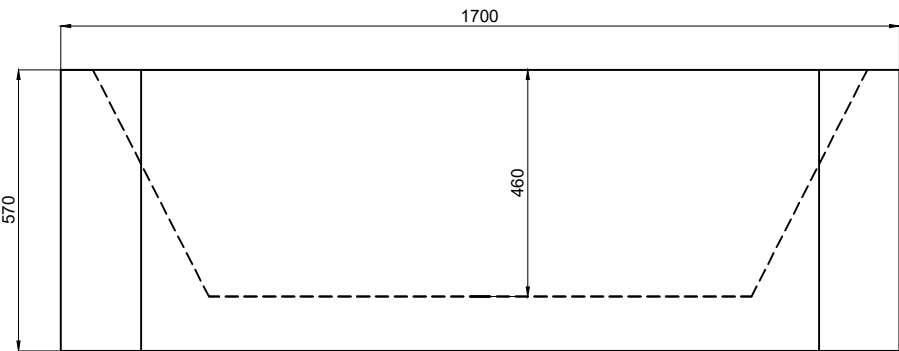

23460

JACUZZI BATHTUB G9561L

1700*780*590

- Water massage
- Bubble massage
- Bluetooth
- Heater
- Control panel
- Hidden LED tape

G9561

G9561

Panel function instructions